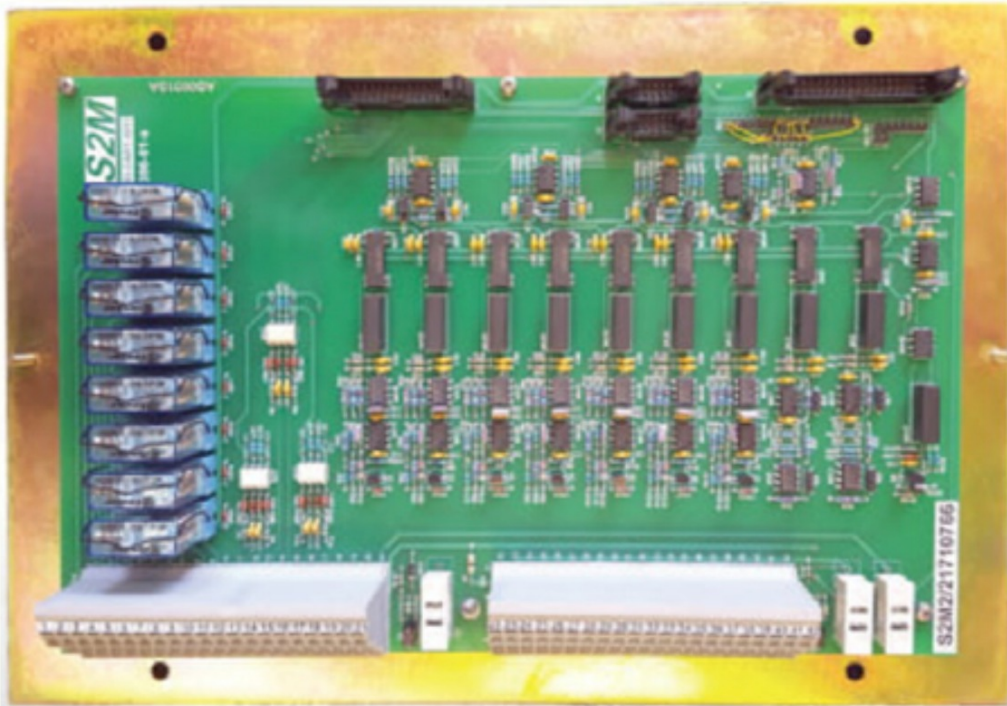

CUSTOM INTERFACE BOARD

CUSTOM INTERFACE BOARD

CUSTOM INTERFACE BOARD

Reverse Engineering for V1 Complete Series of Electronic Modules used at Kryostar TurboCompressor

Call Us

021 - 910 98 554
info@satbco.com
www.satbco.com

No.5-15th Alloy-Ali
Hoseini Street-East
Ferdous-Tehran